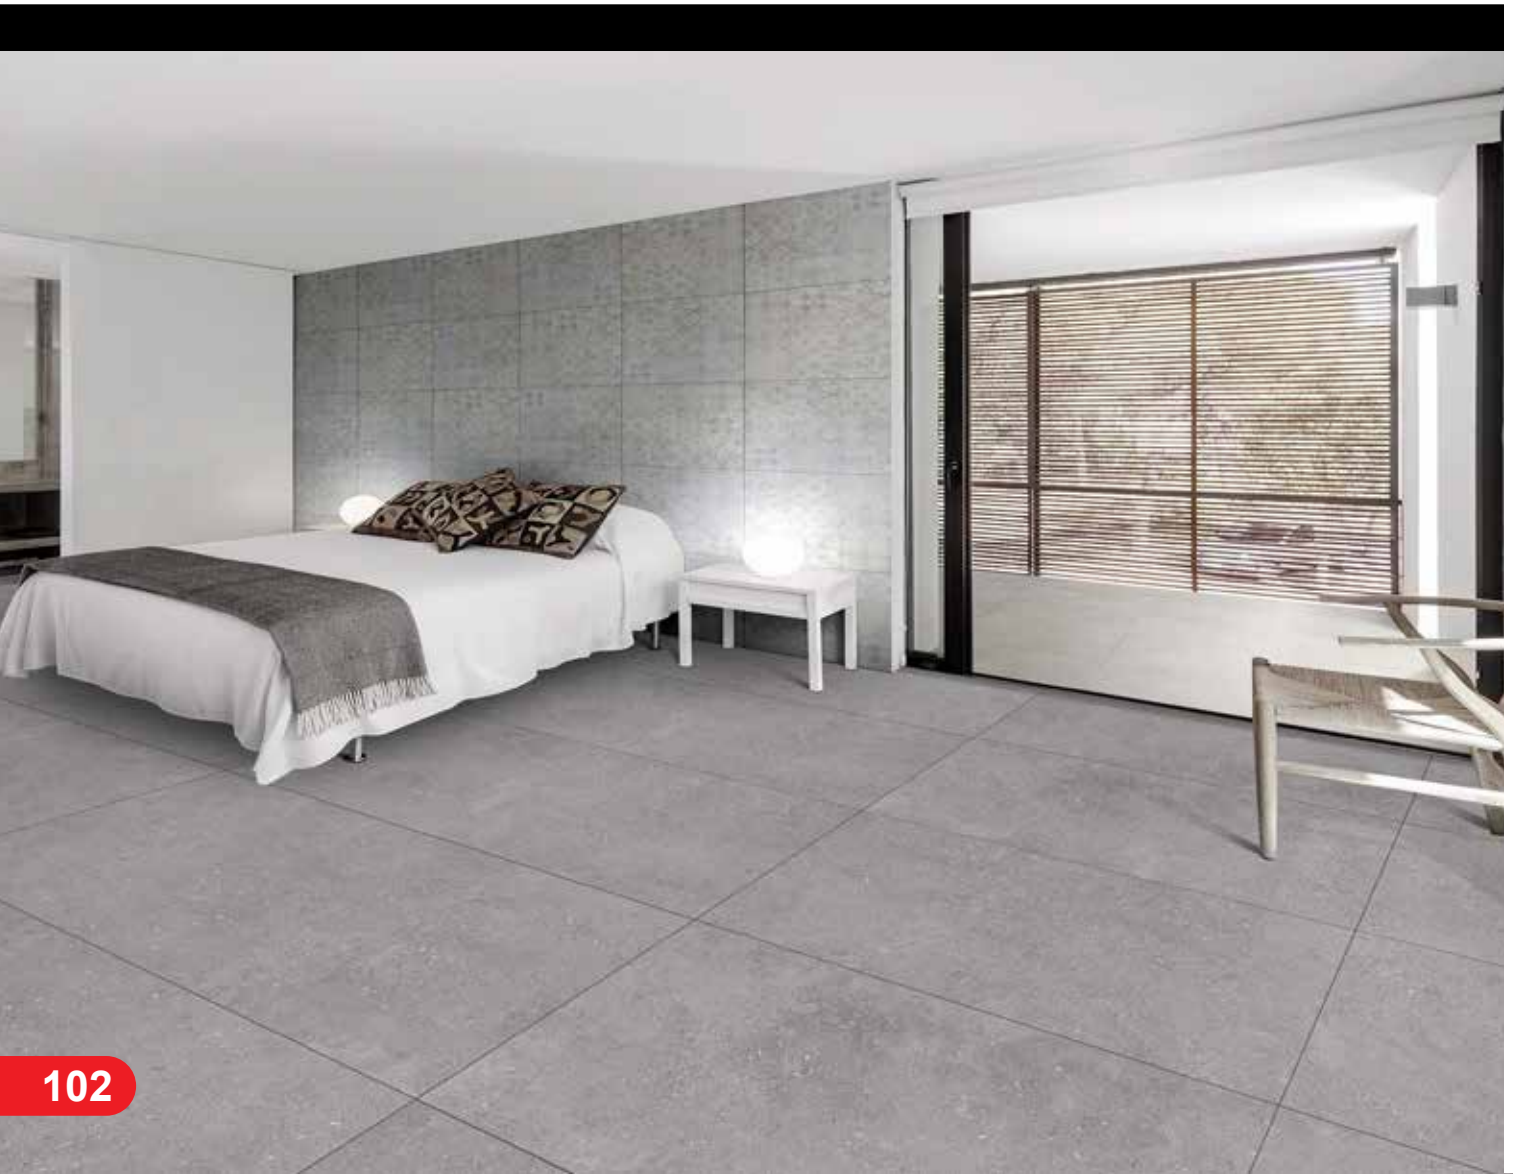

Evoque Beige

• **Finish - Matt**

1200 x 600 mm | *Glazed Vitrified Tiles* | *Randoms : 5* | **Spanish Design**

Evoque Clay

• **Finish - Matt**

1200 x 600 mm

Glazed Vitrified Tiles

Randoms : 5