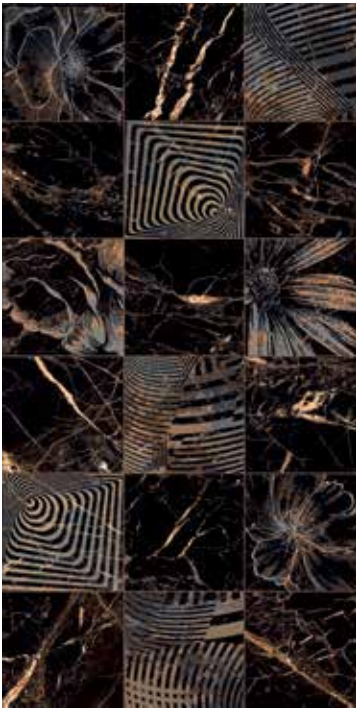

Spanish Design

EMERALD PEARL

• **Finish - High Glossy**

1200 x 600 mm | *Glazed Vitrified Tiles* | *Randoms : 8* | **Spanish Design**

GOLDEN BLACK DECOR

• **Finish - High Glossy**

1200 x 600 mm | *Glazed Vitrified Tiles* | *Randoms : 9* | **Spanish Design**