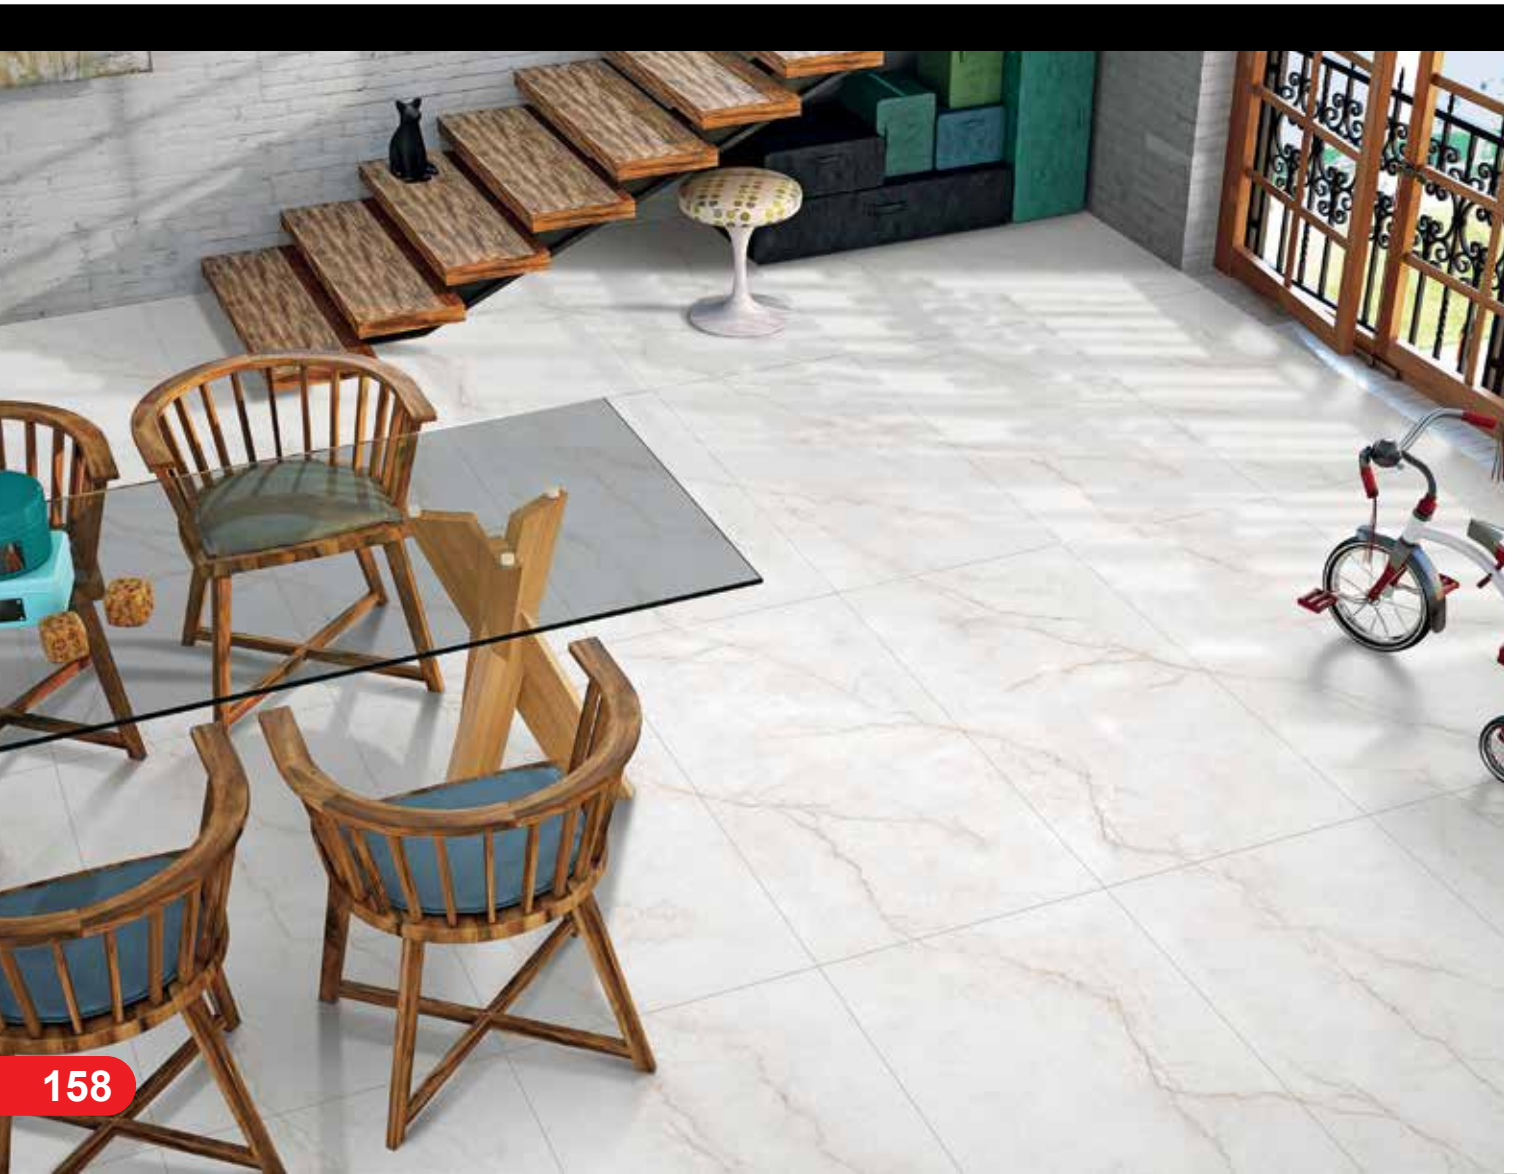

1200 x 600 mm | *Glazed Vitrified Tiles* | **Randoms : 8** | *Spanish Design*