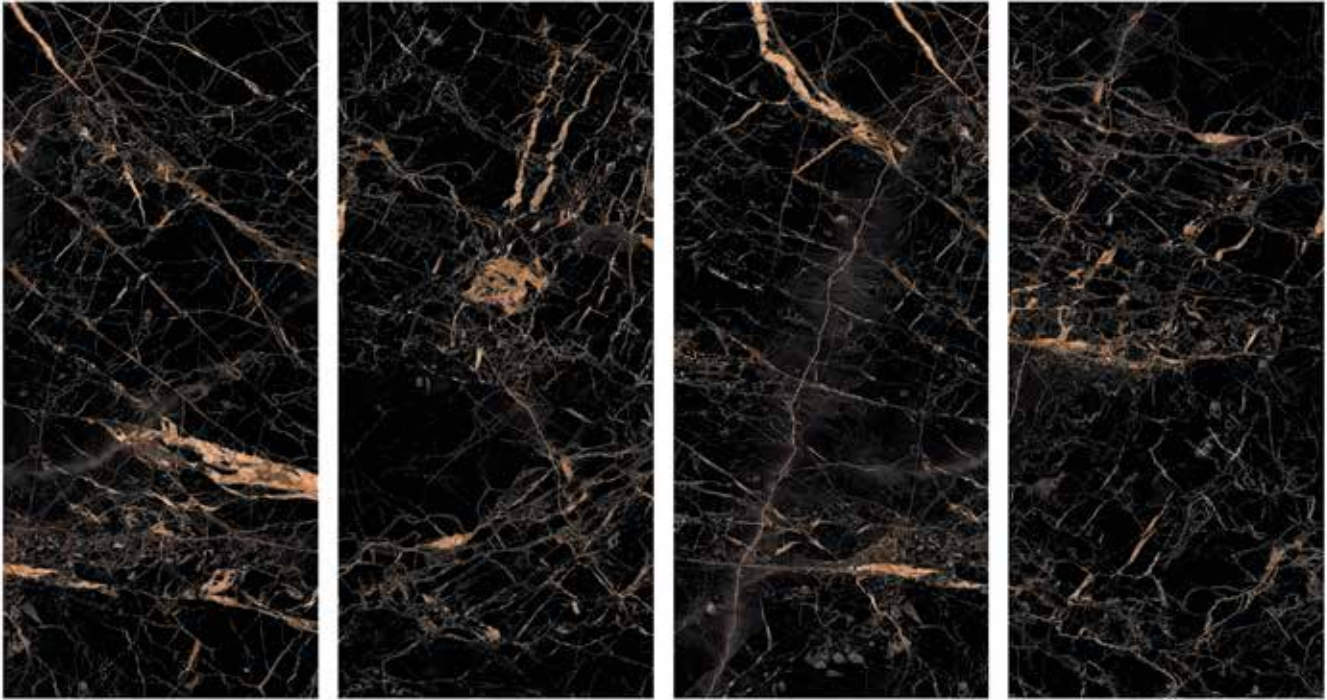

PIETRA BIANCO

800 x 1600mm

Finish : CARVING

Randoms : 6

Spanish Design

AZZUR NERO

800 x 1600mm | *Finish : High Glossy* | *Randoms : 3* | **Spanish Design**

GOLDEN BLACK