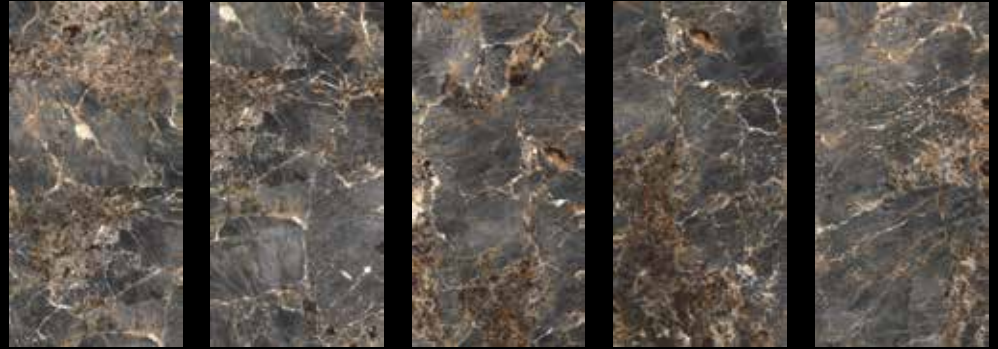

• *Finish - High Glossy*