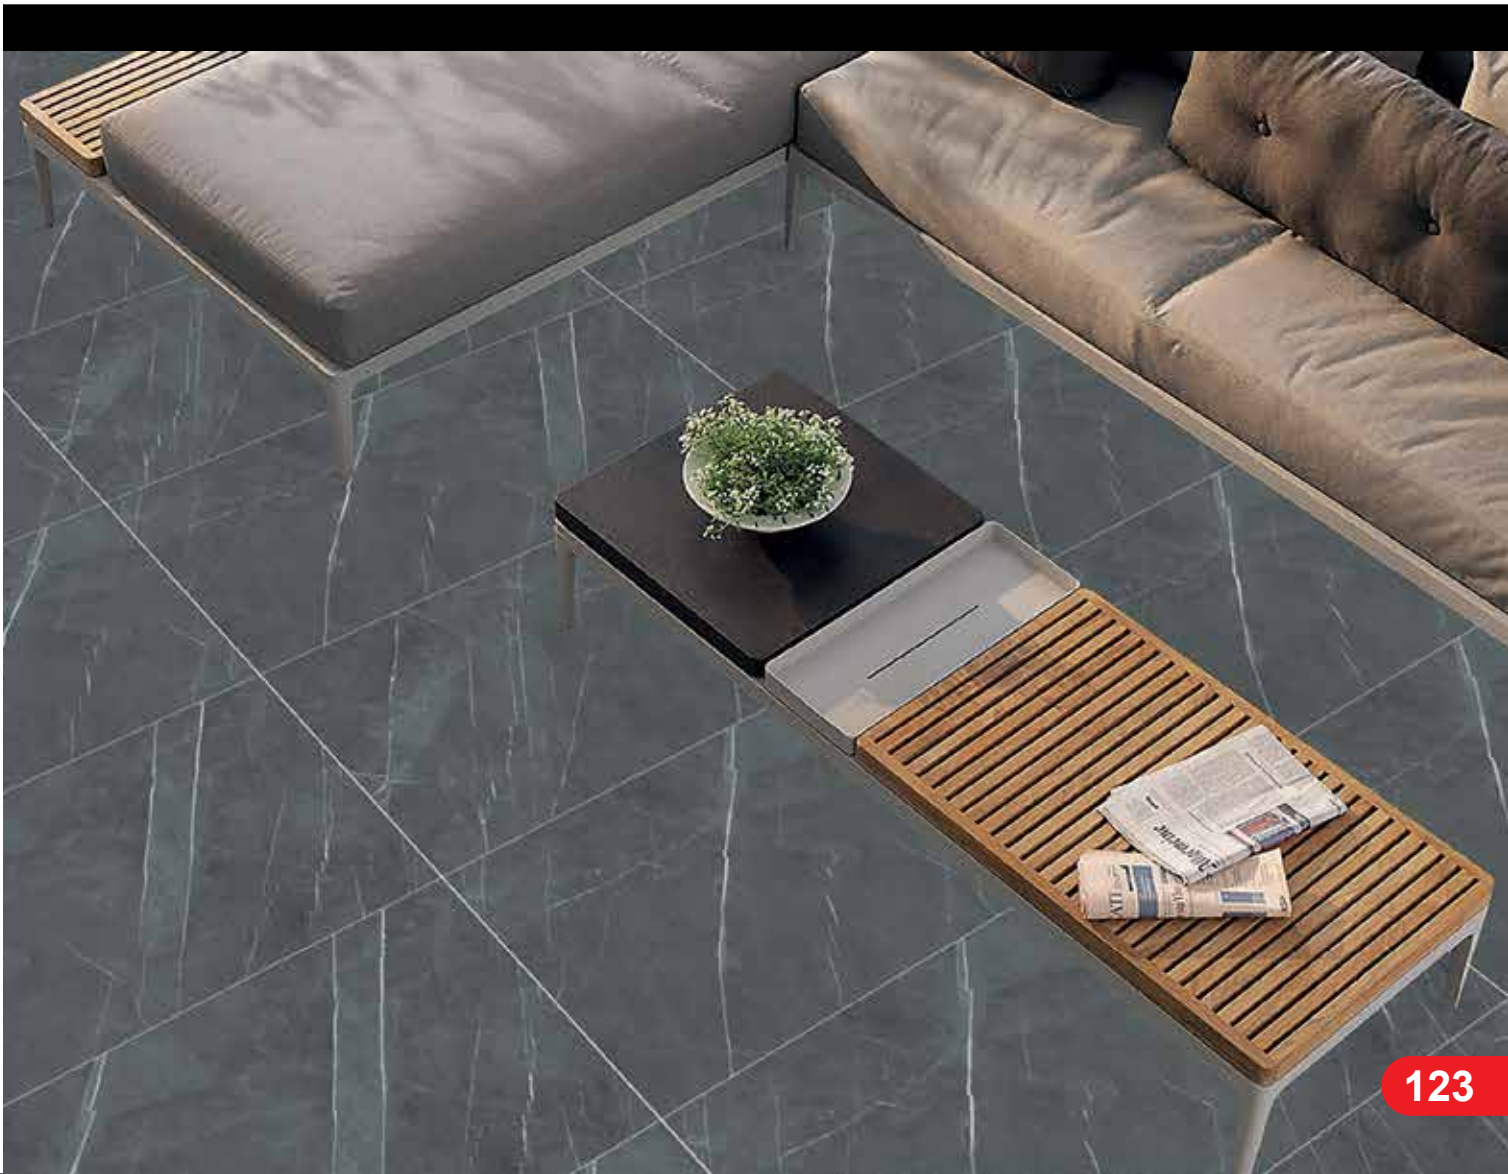

1200 x 600 mm | *Glazed Vitrified Tiles* | *Randoms : 4* | **Spanish Design**