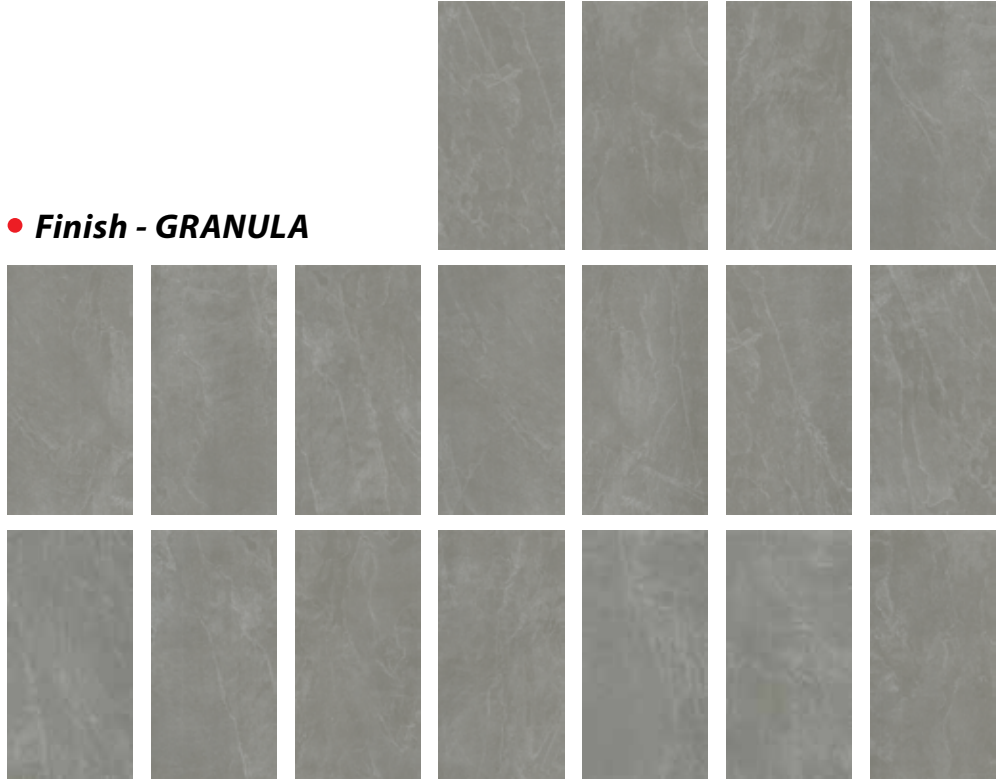

• **Finish - GRANULA**