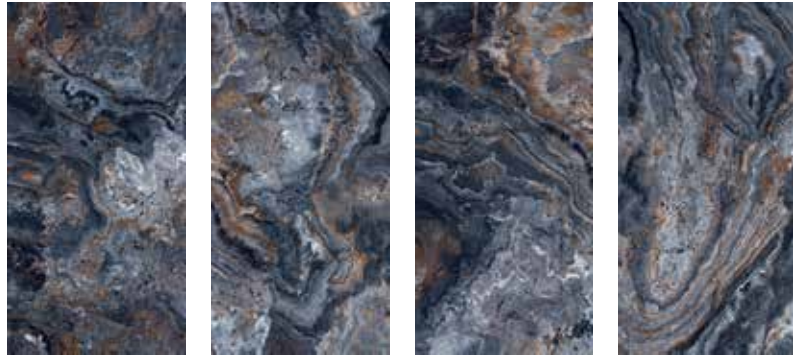

• **Finish - High Glossy**