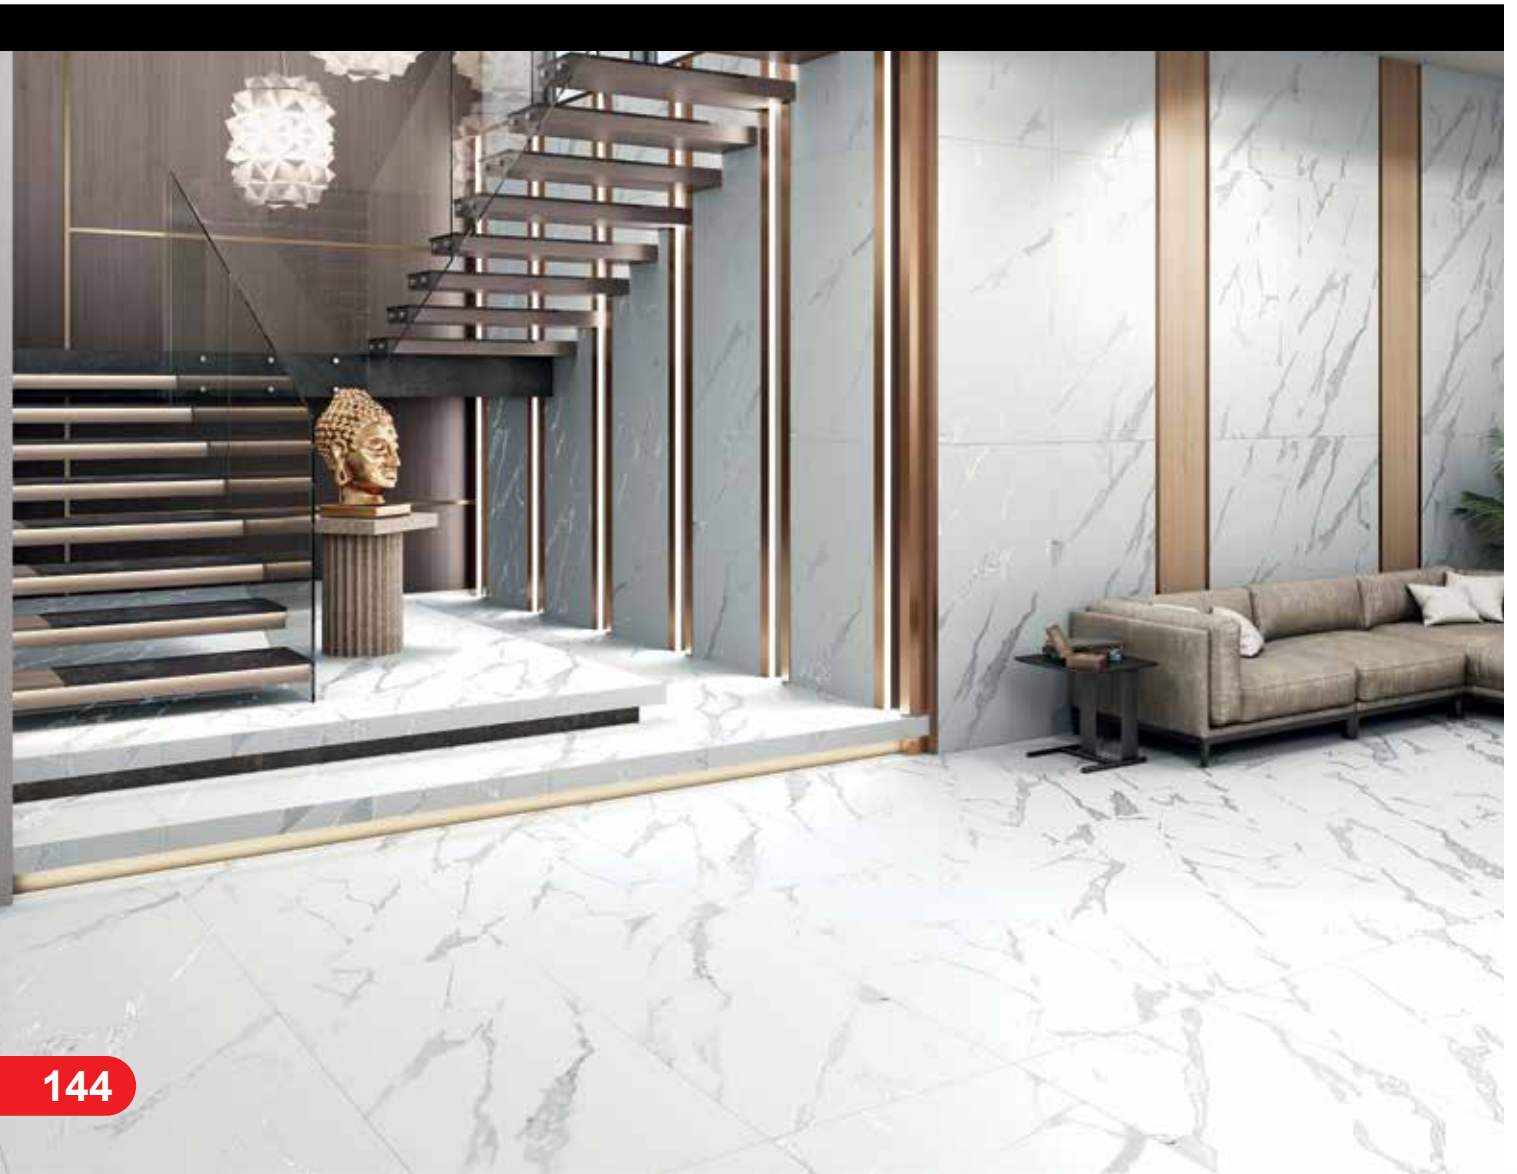

1200 x 600 mm | *Glazed Vitrified Tiles* | *Randoms : 5* | **Spanish Design**