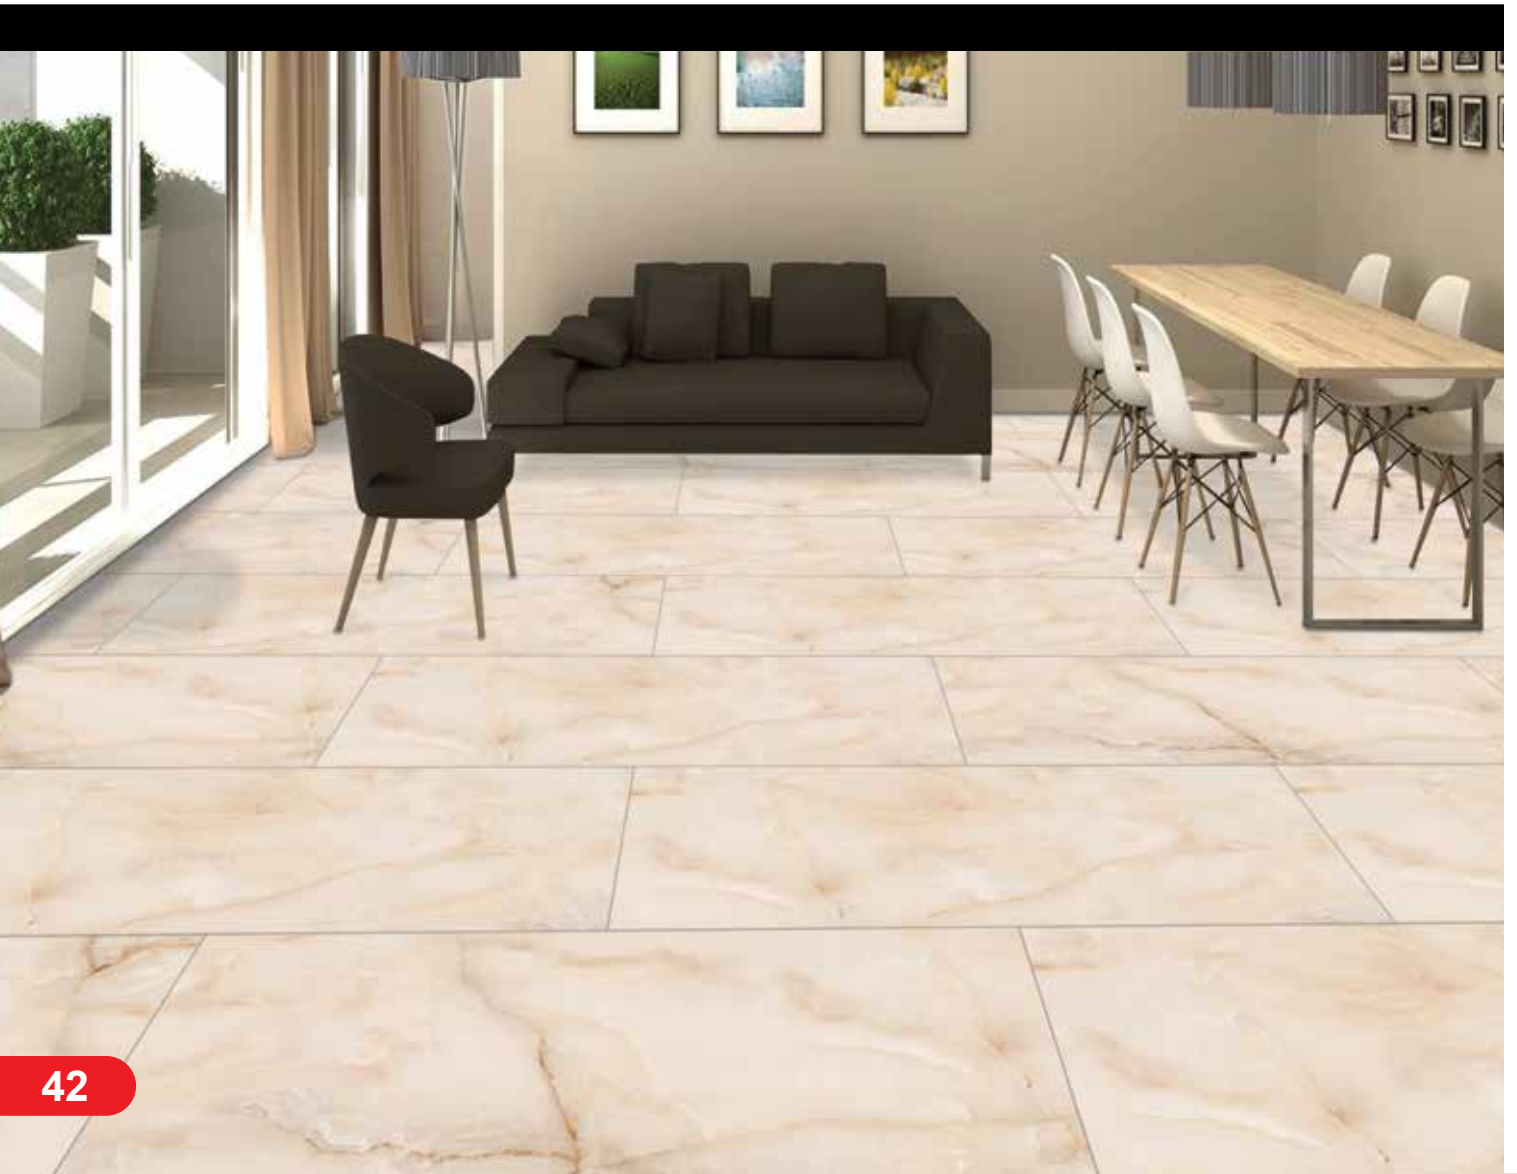

— **Onyx Sky**

• **Finish - Glossy**

— **1200 x 600 mm** | *Glazed Vitrified Tiles* | *Randoms : 3* | **Spanish Design**

Onyx _ Crema

• **Finish - Glossy**

1200 x 600 mm | *Glazed Vitrified Tiles* | *Randoms : 3* | **Spanish Design**