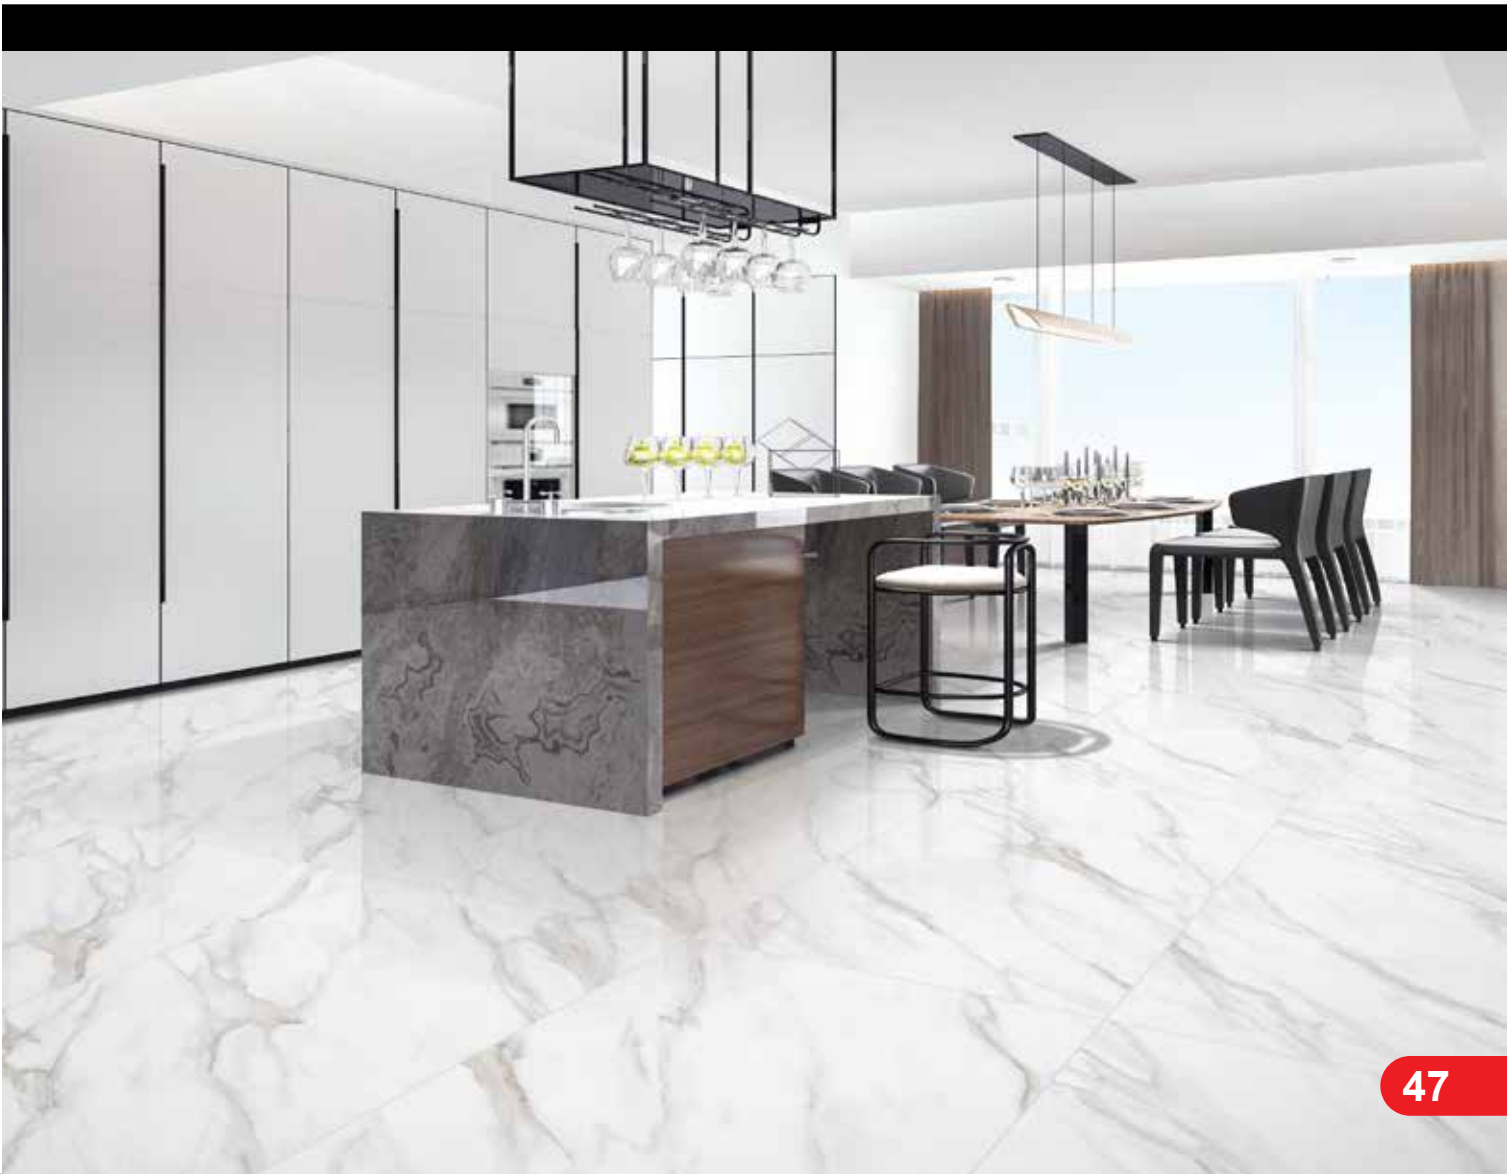

Spanish Design

— Carrara Natural

• **Finish - Glossy**

— 1200 x 600 mm | *Glazed Vitrified Tiles* | *Randoms : 5* | **Spanish Design**

Marfil Beige

• **Finish - Glossy**

1200 x 600 mm

Glazed Vitrified Tiles