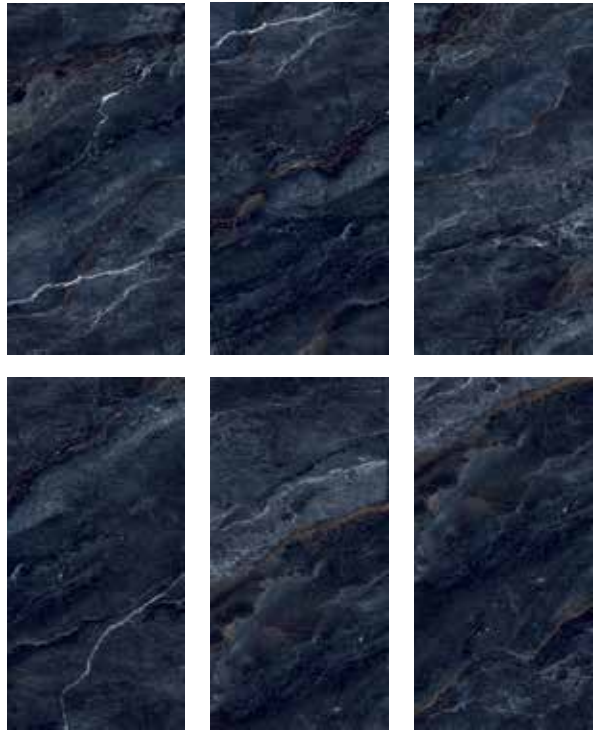

— DOMUS JET

• **Finish - High Glossy**

— 1200 x 600 mm | *Glazed Vitrified Tiles* | *Randoms : 4* | **Spanish Design**

ATRIUM BLUE

• **Finish - High Glossy**

1200 x 600 mm

Glazed Vitrified Tiles

Randoms : 8