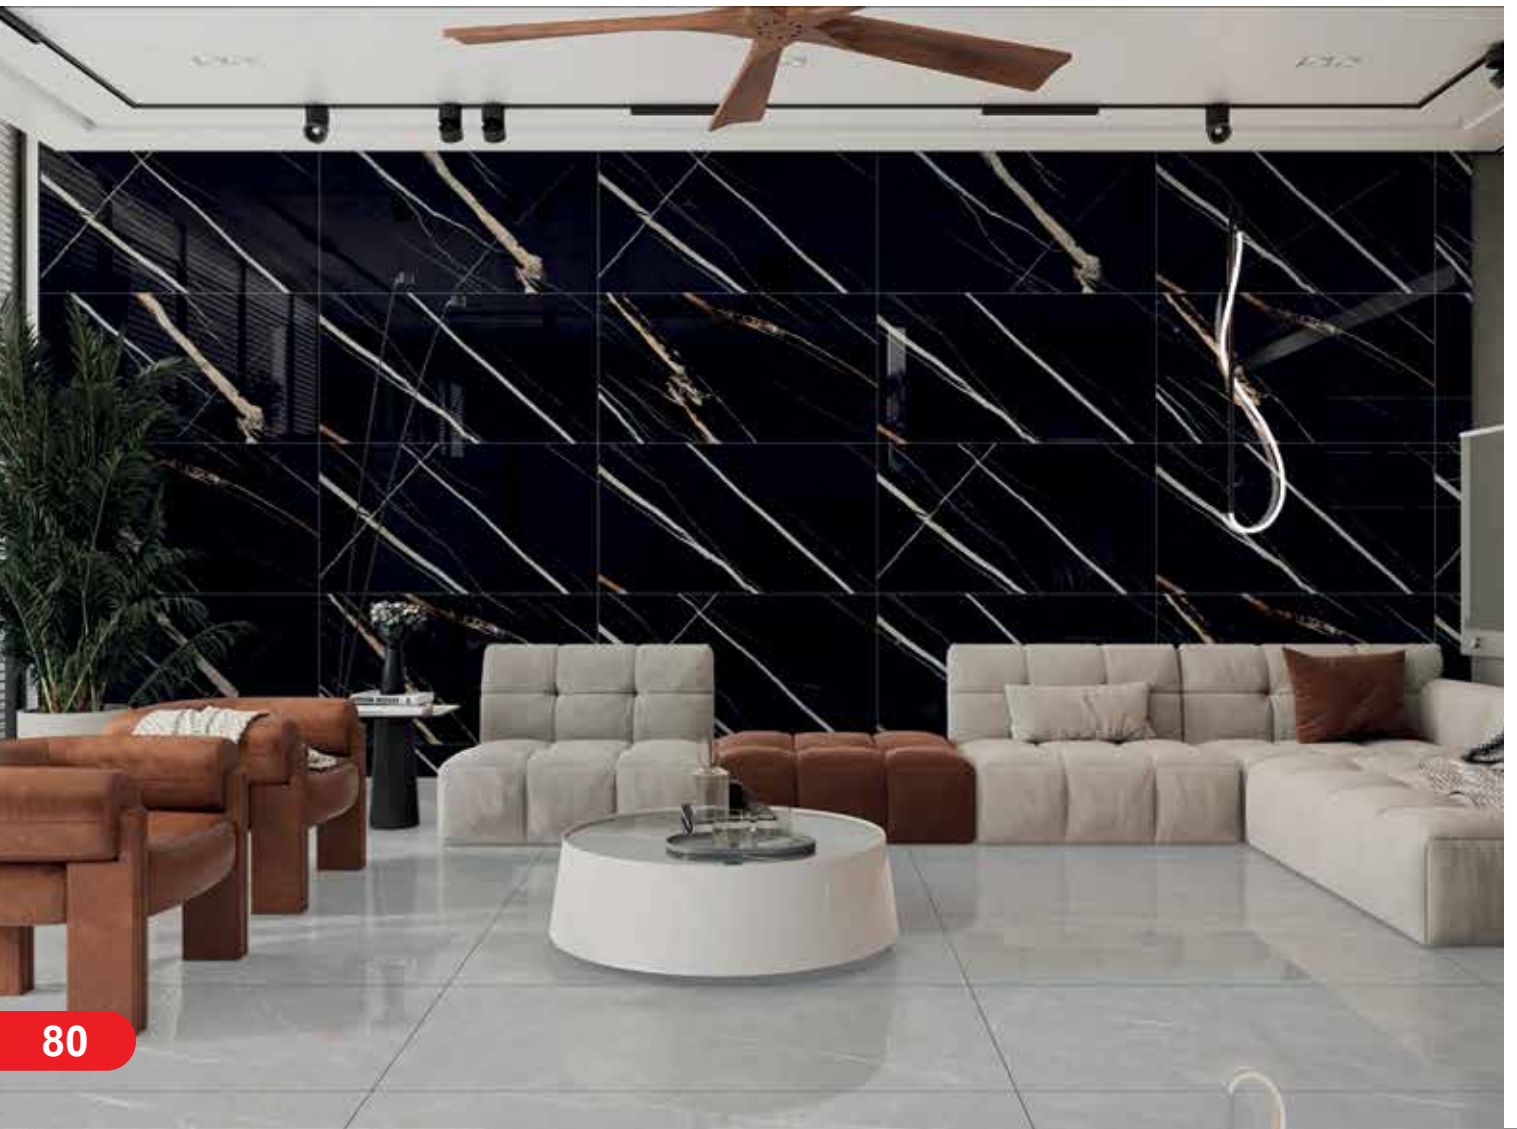

Spanish Design

SAINT LAURENT

• **Finish - High Glossy**

1200 x 600 mm | *Glazed Vitrified Tiles* | *Randoms : 7* | **Spanish Design**

SCAMBIO BLACK

• **Finish - High Glossy**

1200 x 600 mm | *Glazed Vitrified Tiles* | *Randoms : 4* | **Spanish Design**