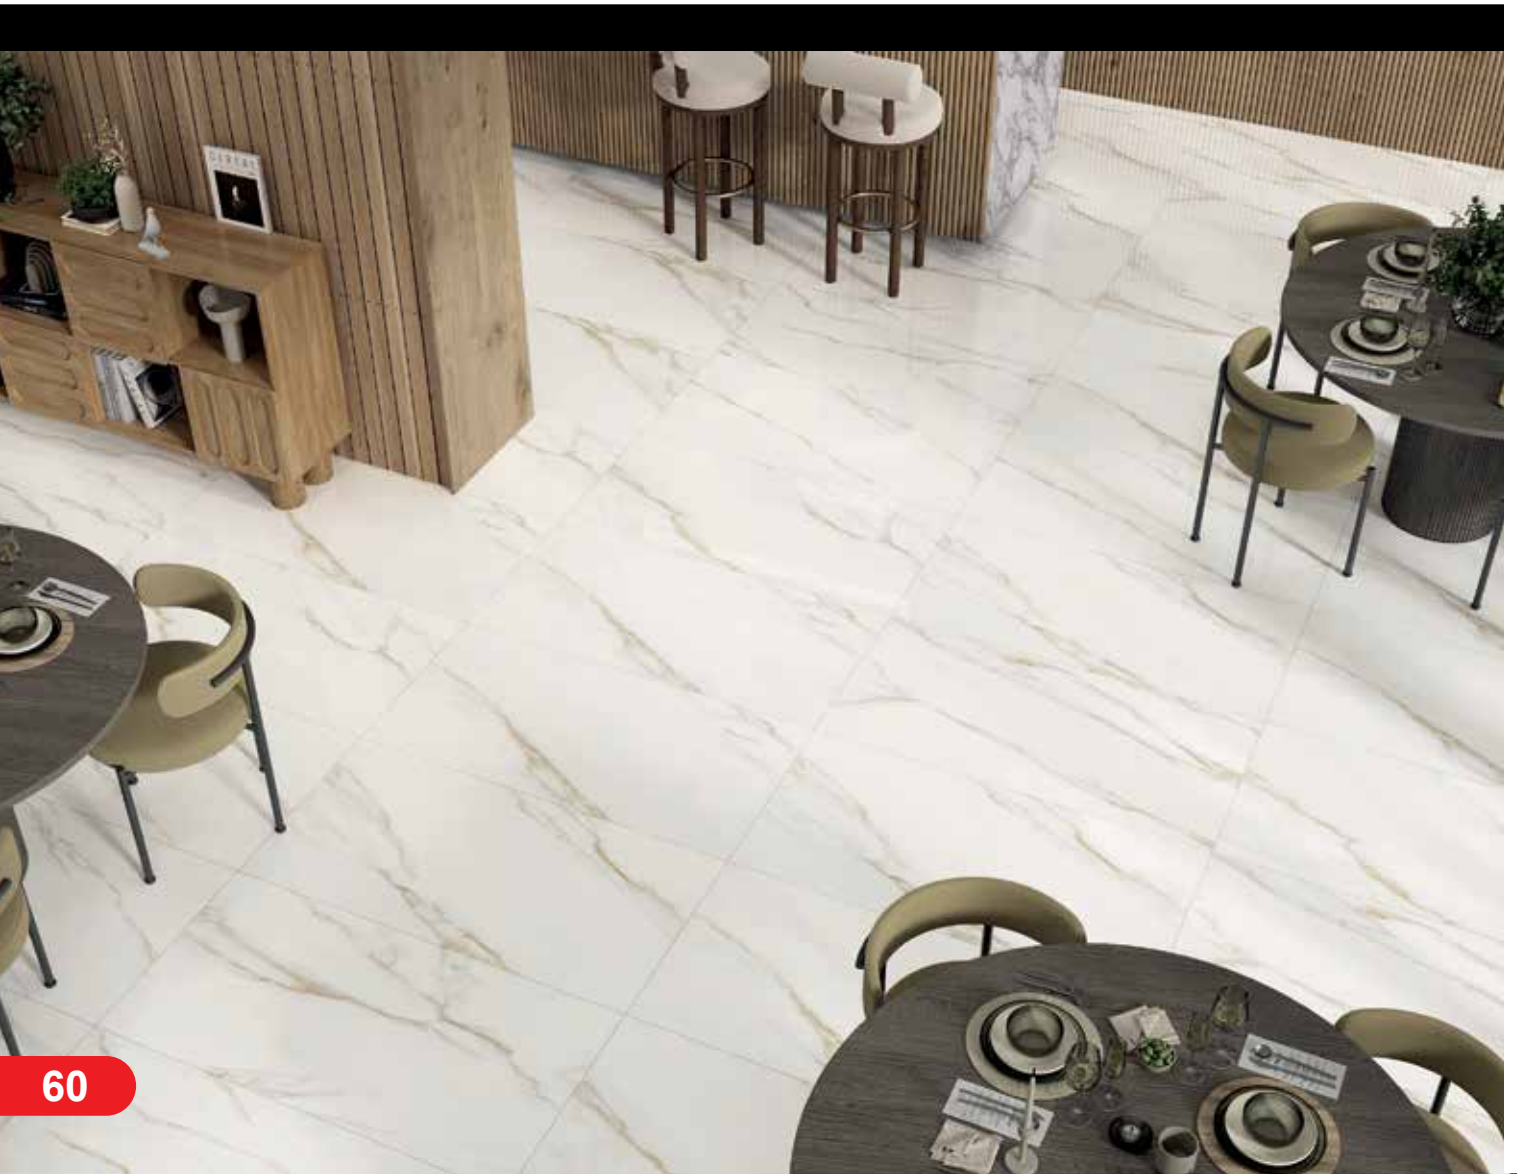

1200 x 600 mm | *Glazed Vitrified Tiles* | *Randoms : 4* | **Spanish Design**

ORIENTAL WHITE

• *Finish - Glossy*

1200 x 600 mm | *Glazed Vitrified Tiles* | **Randoms : 8** | *Spanish Design*

ODIN ONYX GOLD