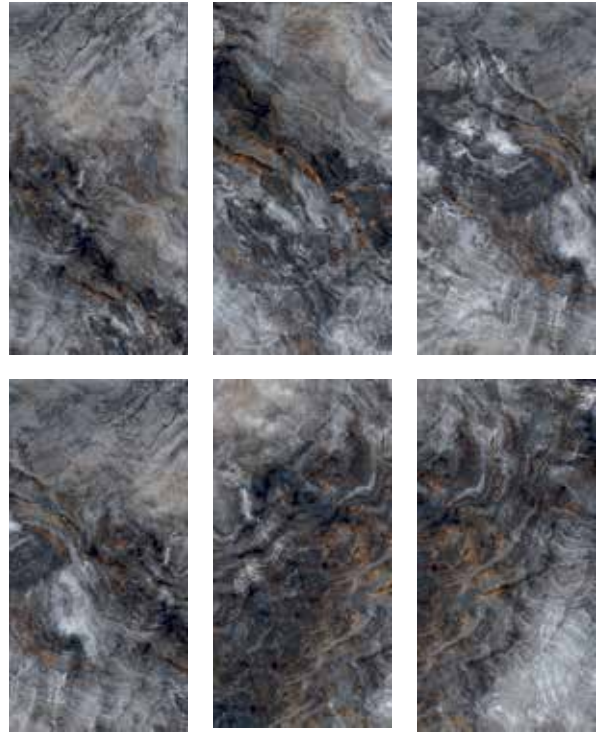

• **Finish - High Glossy**