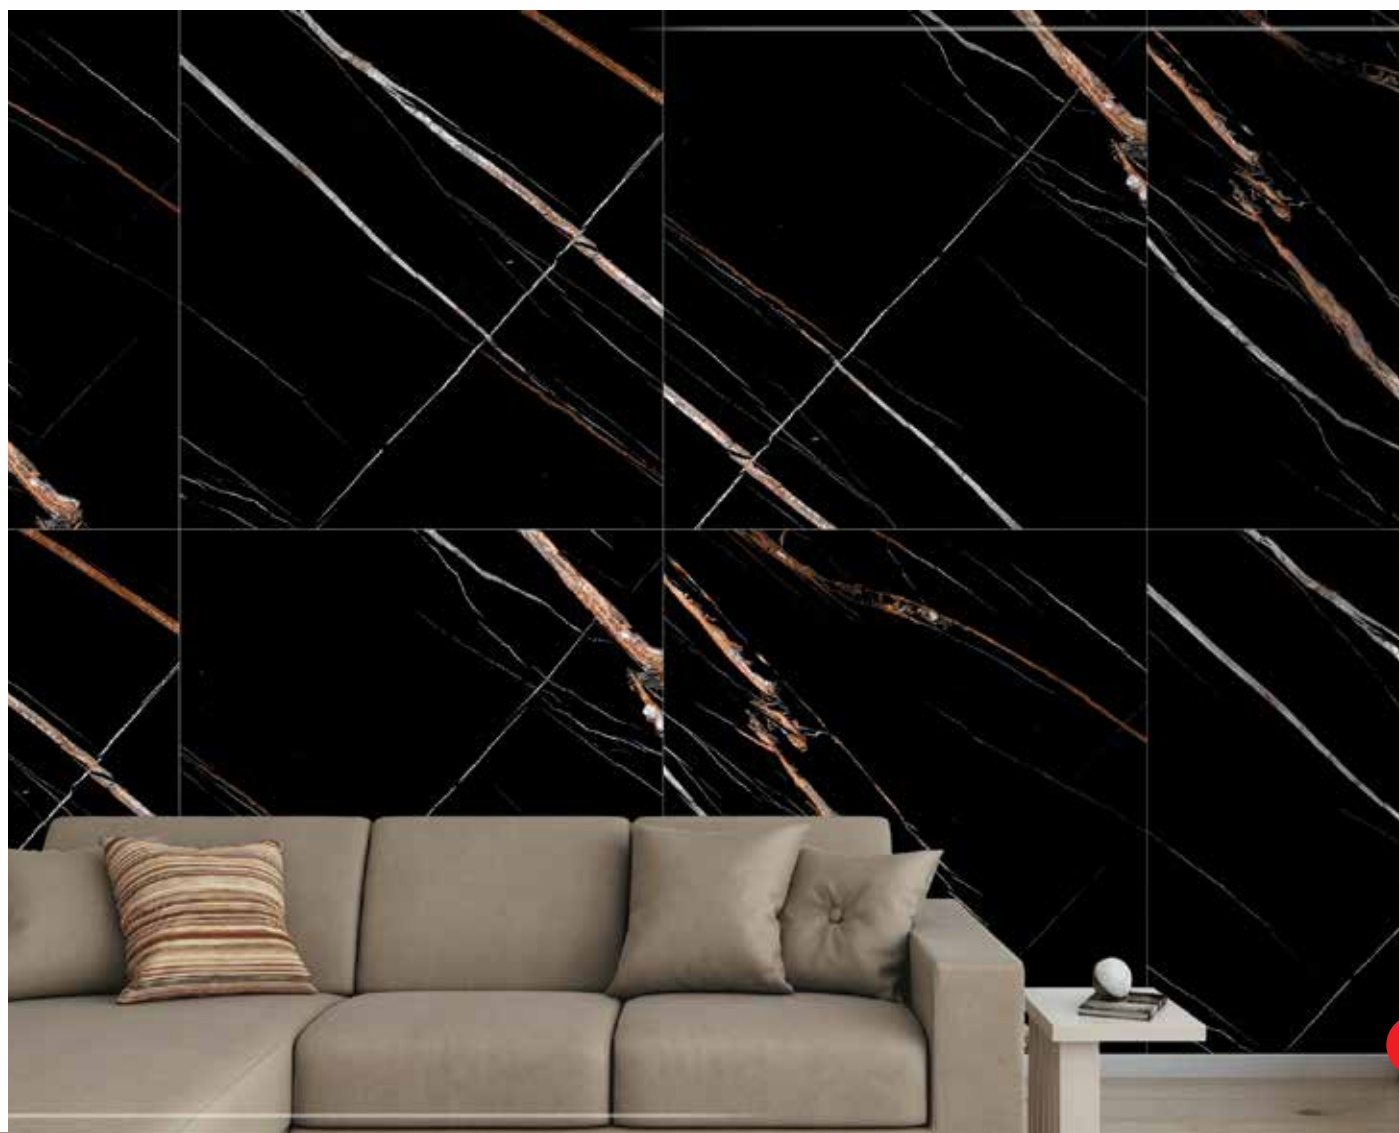

SAINT LAURENT

1200 x 1200 mm

Finish : High Glossy

Randoms : 3

Spanish Design

PALPIS CHOCO

1200 x 1200 mm

Finish : High Glossy