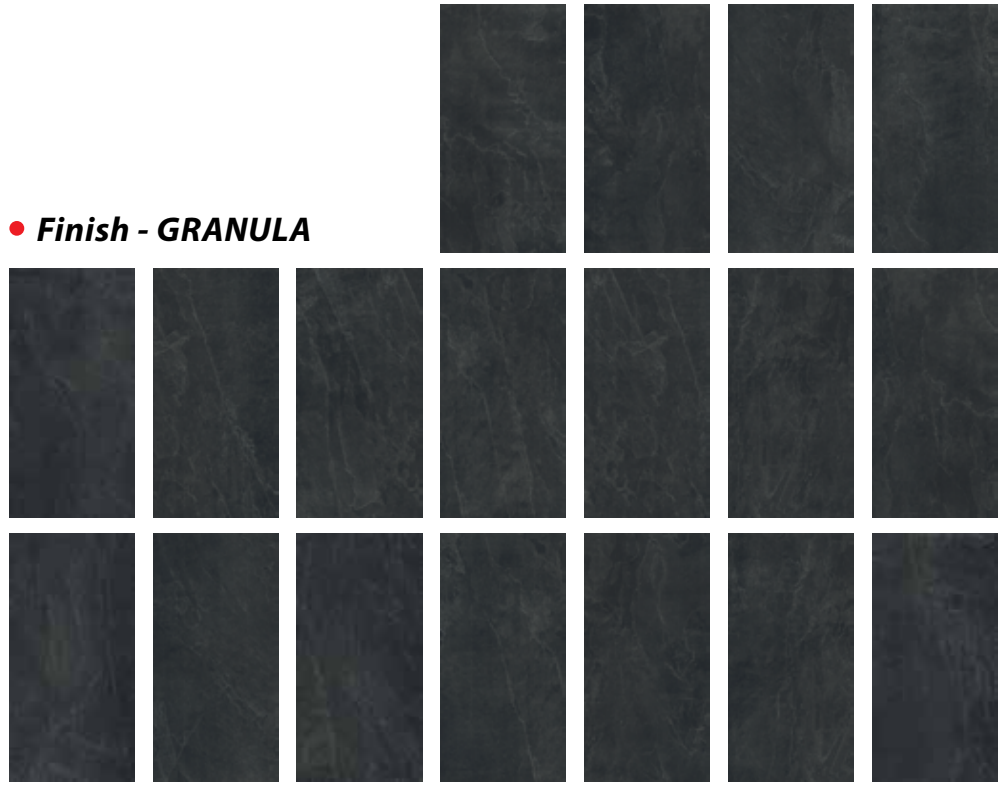

ARKAN CERAMICS

GRANULA

GLAZED VITRIFIED TILES

600 × 1200 mm

— D'Stone Graphite

• Finish - GRANULA

— 1200 x 600 mm | *Glazed Vitrified Tiles* | *Randoms : 18* | **Spanish Design**

D'Stone Grigio