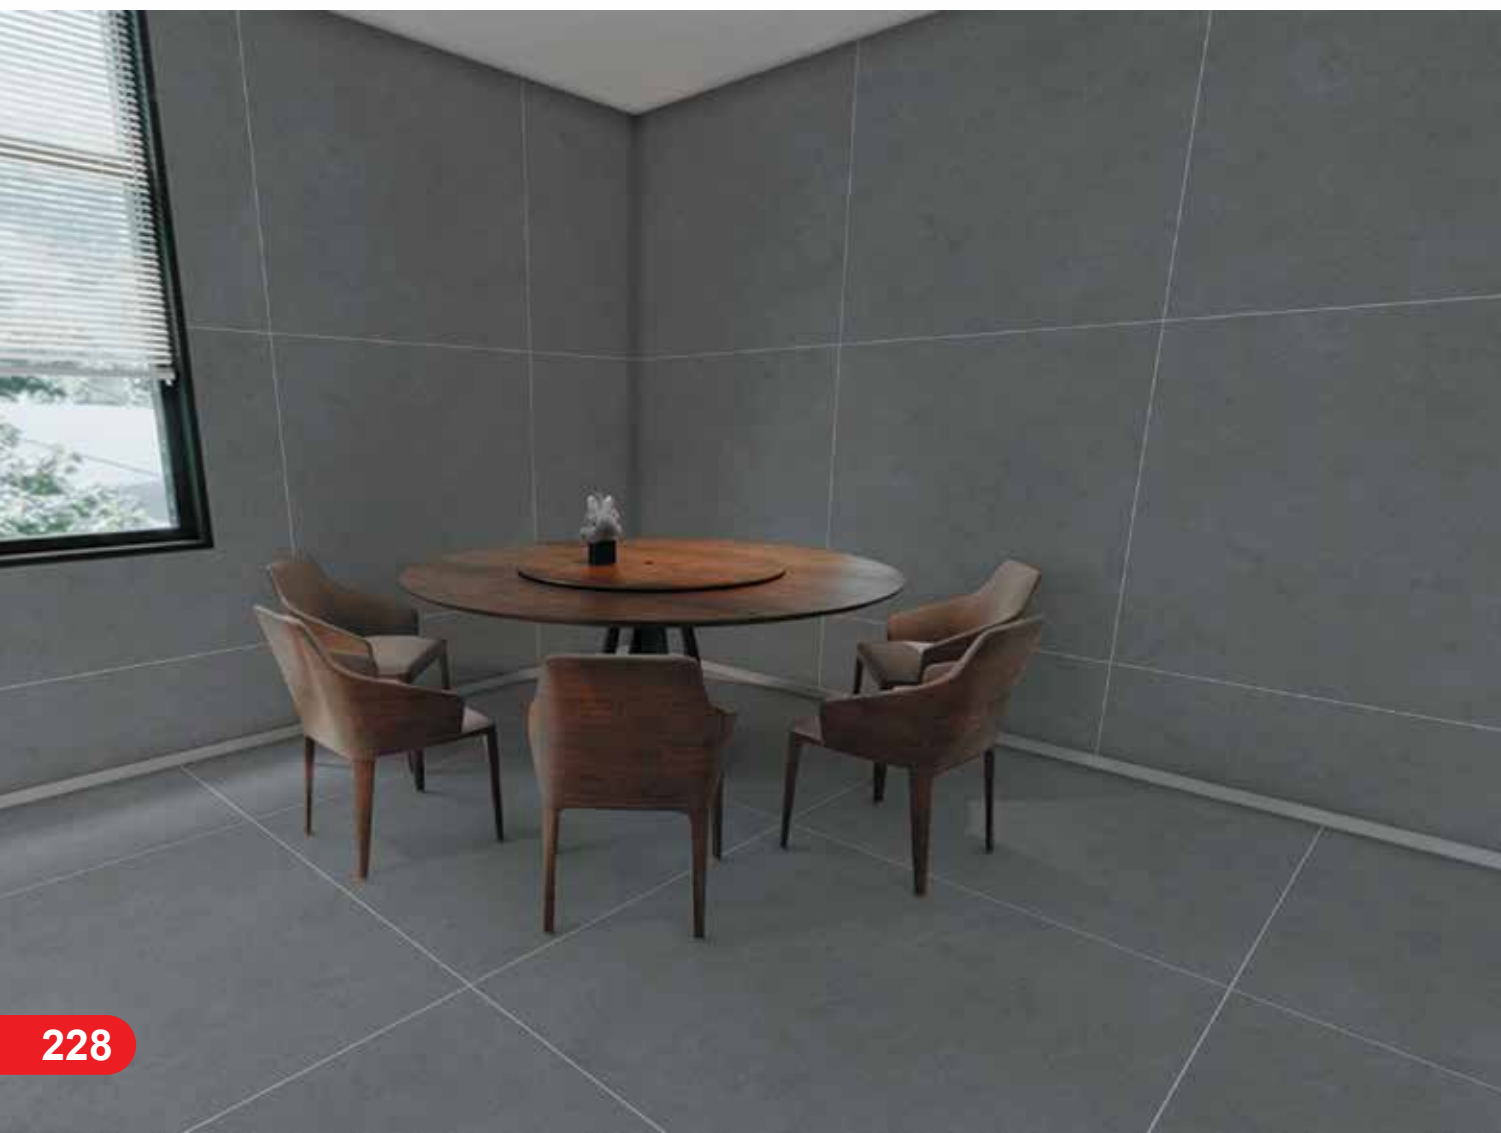

1200 × 1200 mm | *Finish : Matt* | *Randoms : 3* | **Spanish Design**