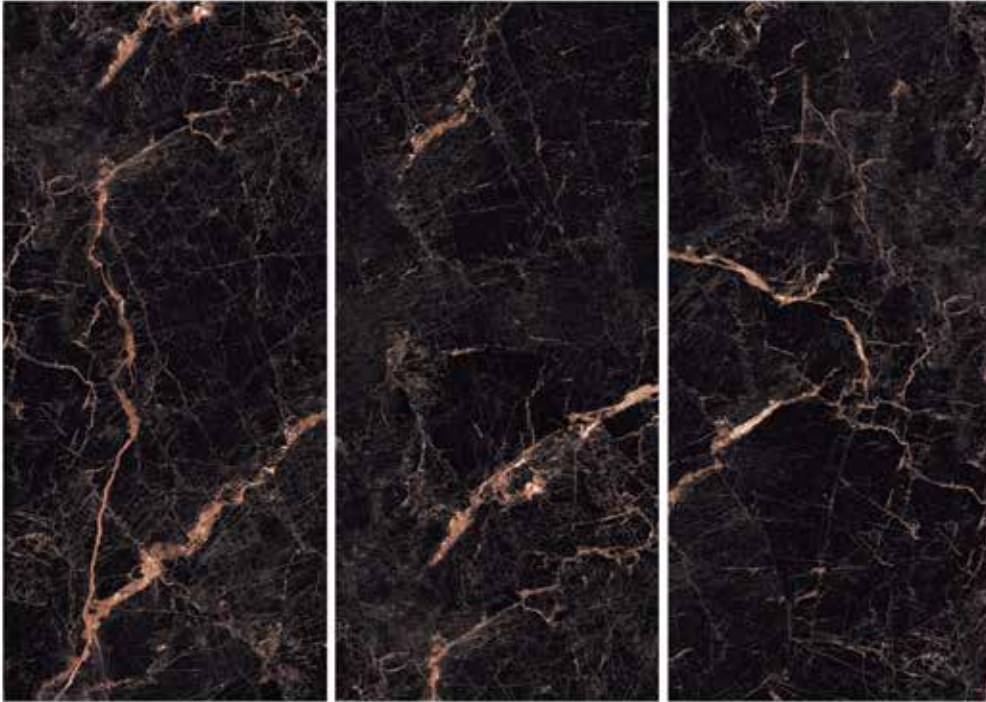

PIETRA BIANCO

800 x 1600mm

Finish : CARVING

Randoms : 6

Spanish Design

AZZUR NERO

800 x 1600mm | *Finish : High Glossy* | *Randoms : 3* | **Spanish Design**

GOLDEN BLACK