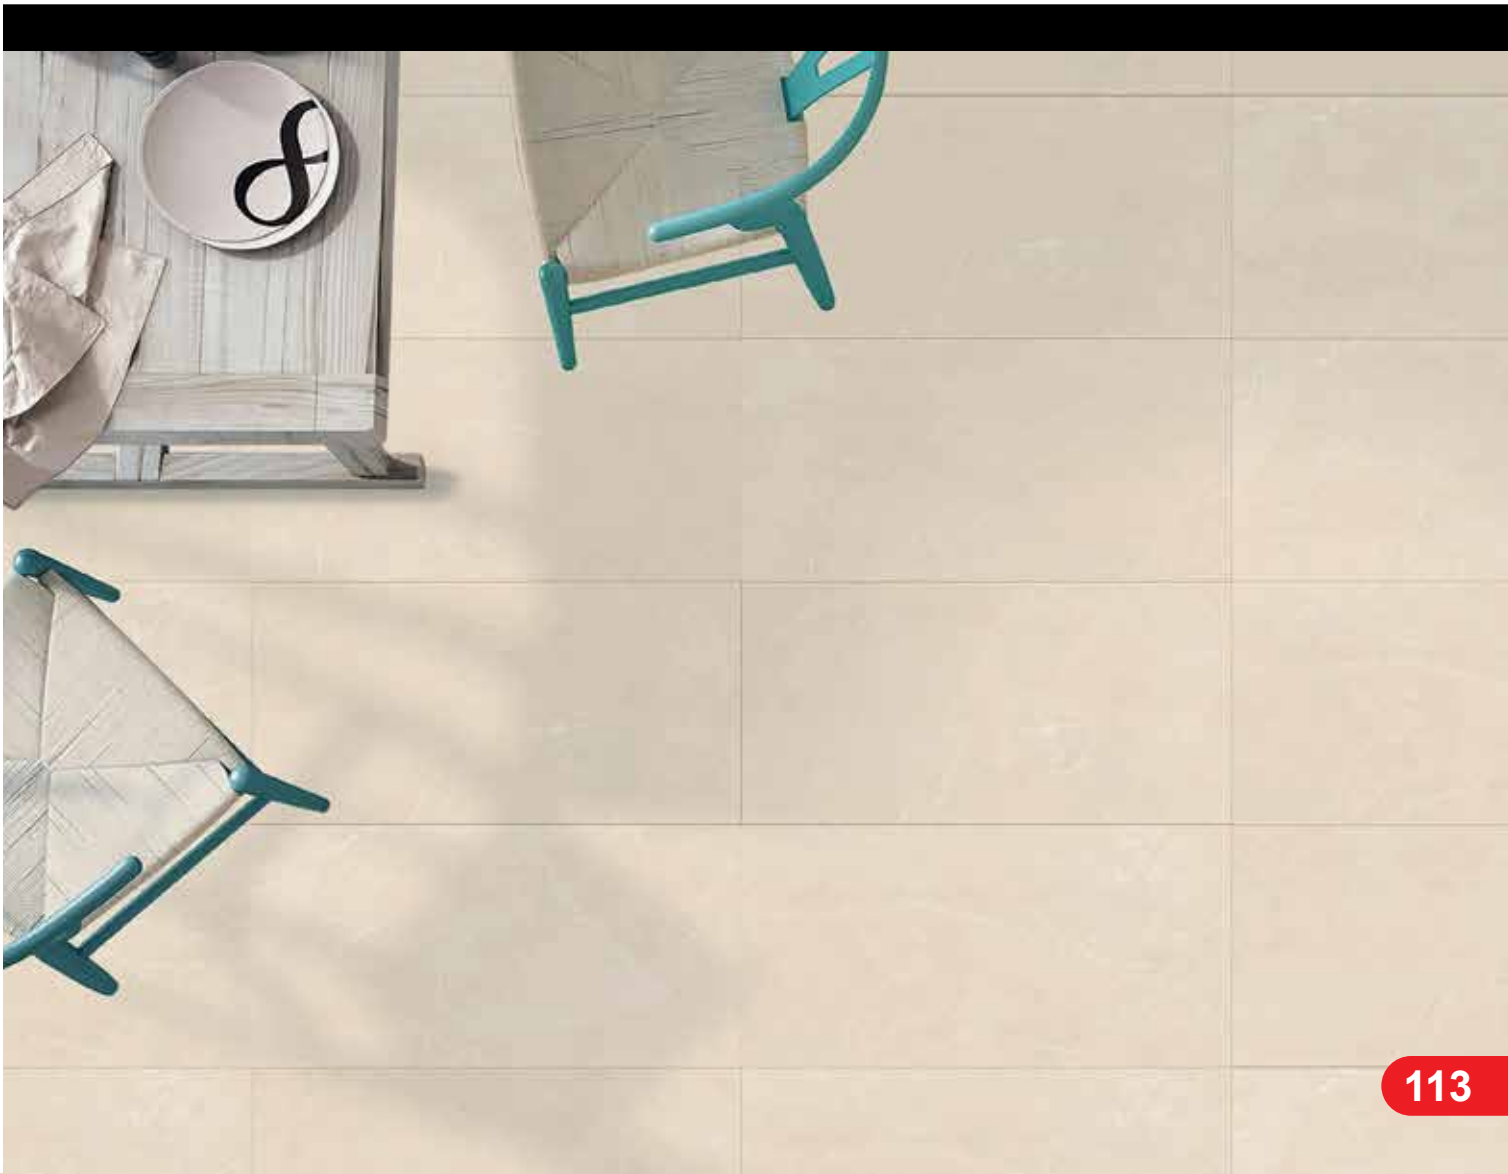

1200 x 600 mm | *Glazed Vitrified Tiles* | *Randoms : 4* | **Spanish Design**