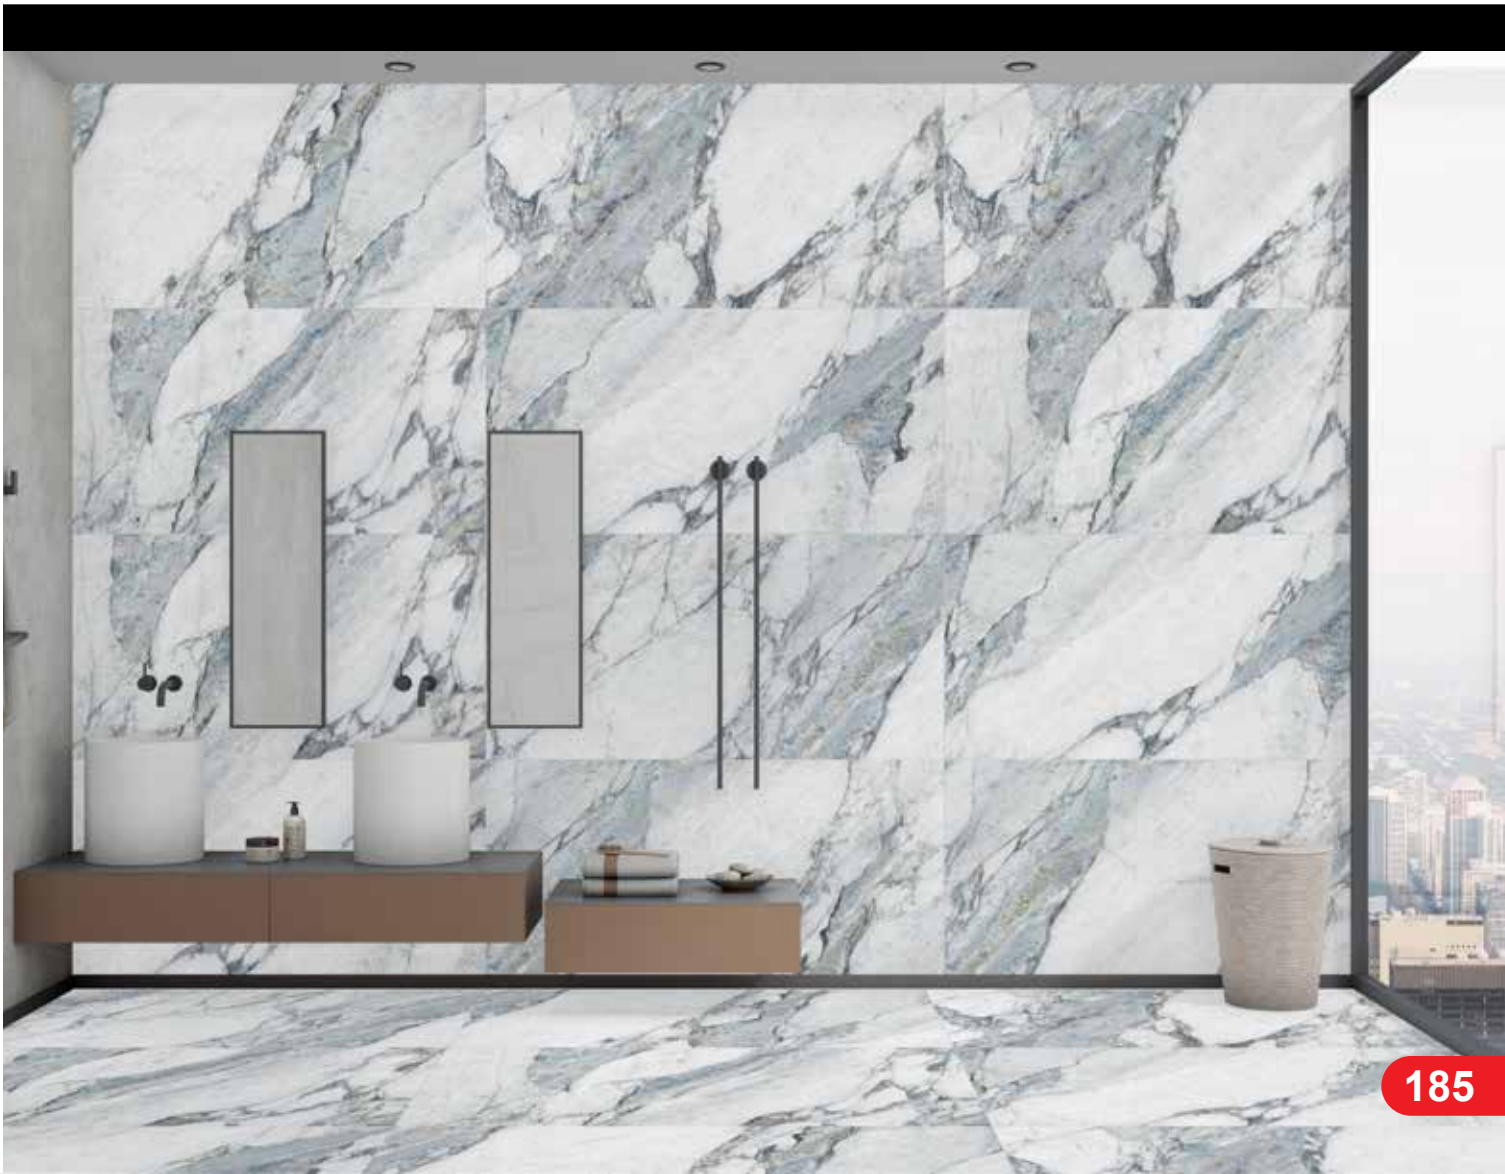

— 1200 x 600 mm | *Glazed Vitrified Tiles* | *Randoms : 6* | **Spanish Design**