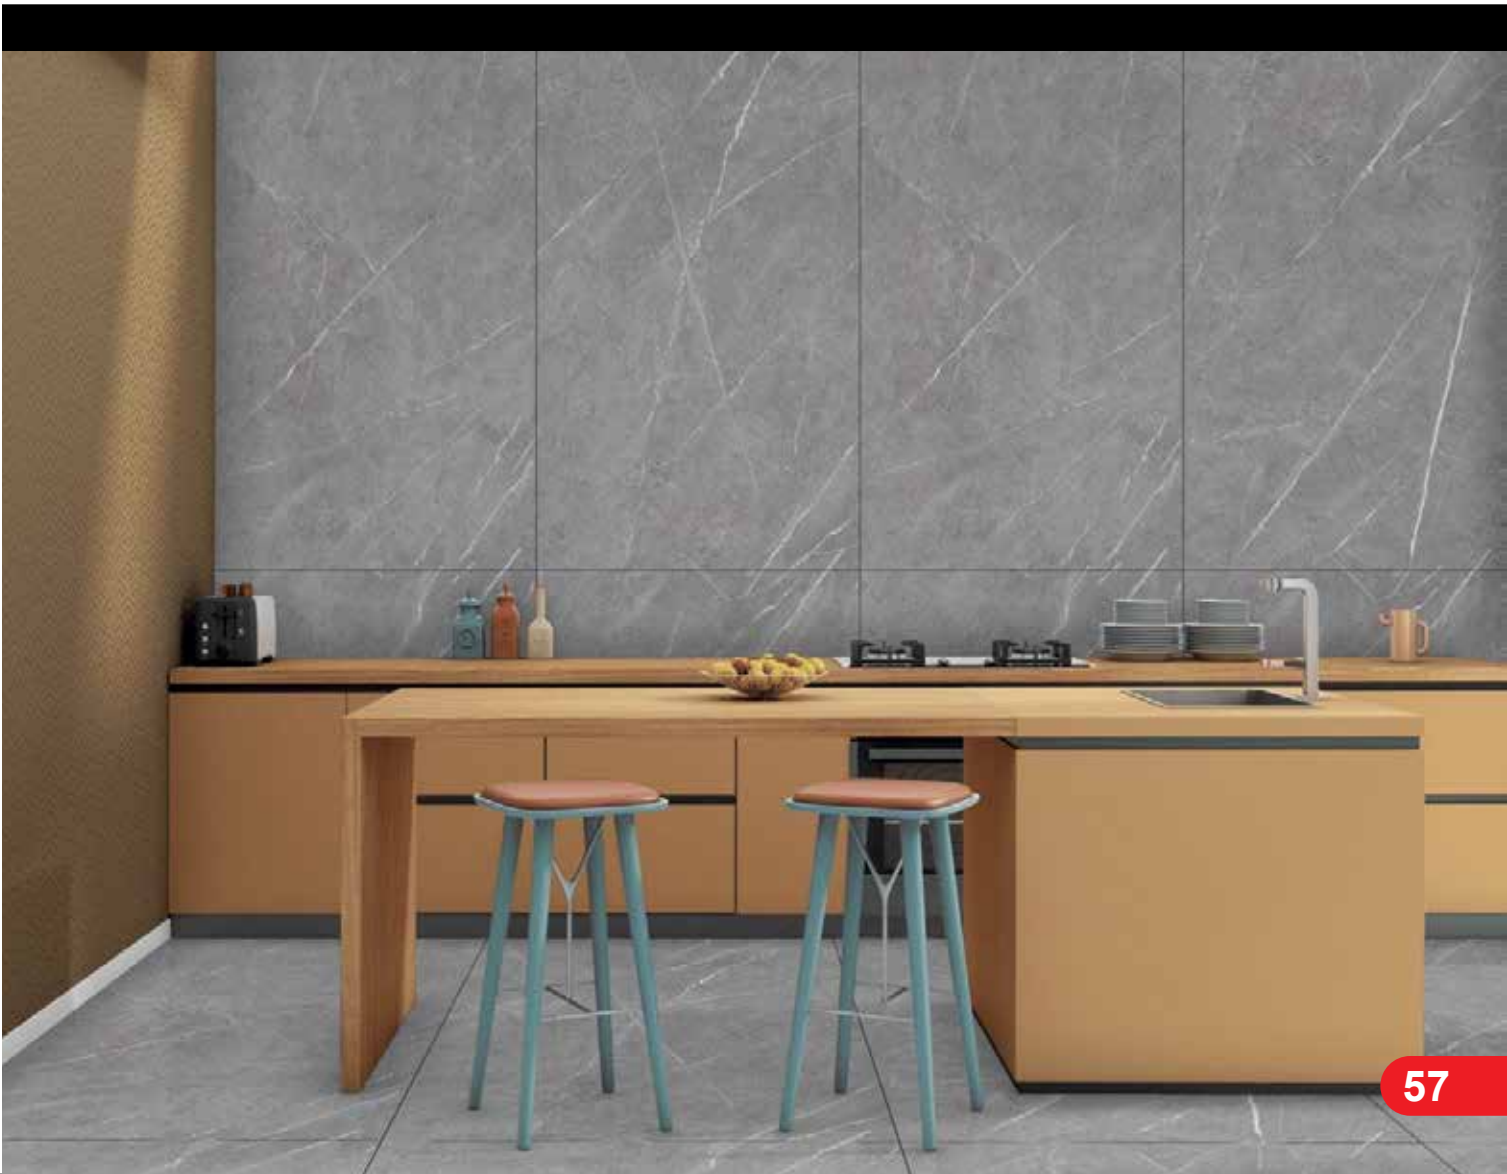

CLASSIC ONIX WHITE

• **Finish - Glossy**

1200 x 600 mm | *Glazed Vitrified Tiles* | *Randoms : 4* | **Spanish Design**

END - 1058

• *Finish - Glossy*

1200 x 600 mm | Glazed Vitrified Tiles | Randoms : 3 | Spanish Design