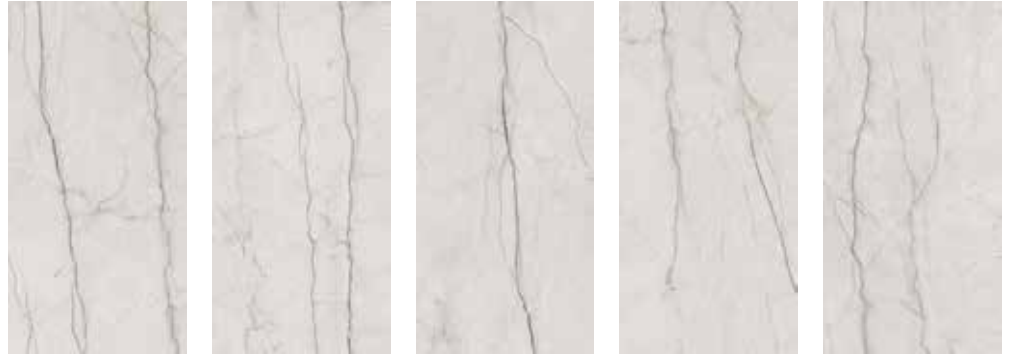

• **Finish - Glossy**